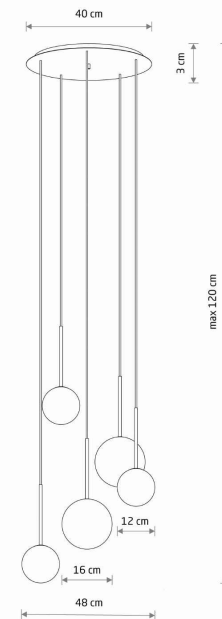

LUMINAIRE MODEL

KARO
10303

CATALOGUE GROUP
COUNTRY OF ORIGIN

—
MADE IN POLAND

LIGHT SOURCE **G9**
 LIGHT SOURCES TYPE **Replaceable**
 MAXIMUM WATTAGE **12W only LED**
 LAMP INCLUDES SOURCE OF LIGHT **No**
 NUMBER OF LIGHT SOURCES **5**
 IP **IP20**
Interior use

PACKAGE DIMENSIONS (L/W/H) **41.8cm/41.8cm/25cm**

NET/GROSS WEIGHT **3.23kg/4.28kg**

ASSEMBLY METHOD **Direct assembly**

LEADING/SUPPLEMENTARY COLOR **Black, Satine Gold**

MATERIALS **Painted steel, Glass**

STYLE **Classic**

ELECTRICAL SECURITY CLASS **I**

POWER SUPPLY **~220-230V/50/60Hz**

DIMENSIONS

5 903139103039